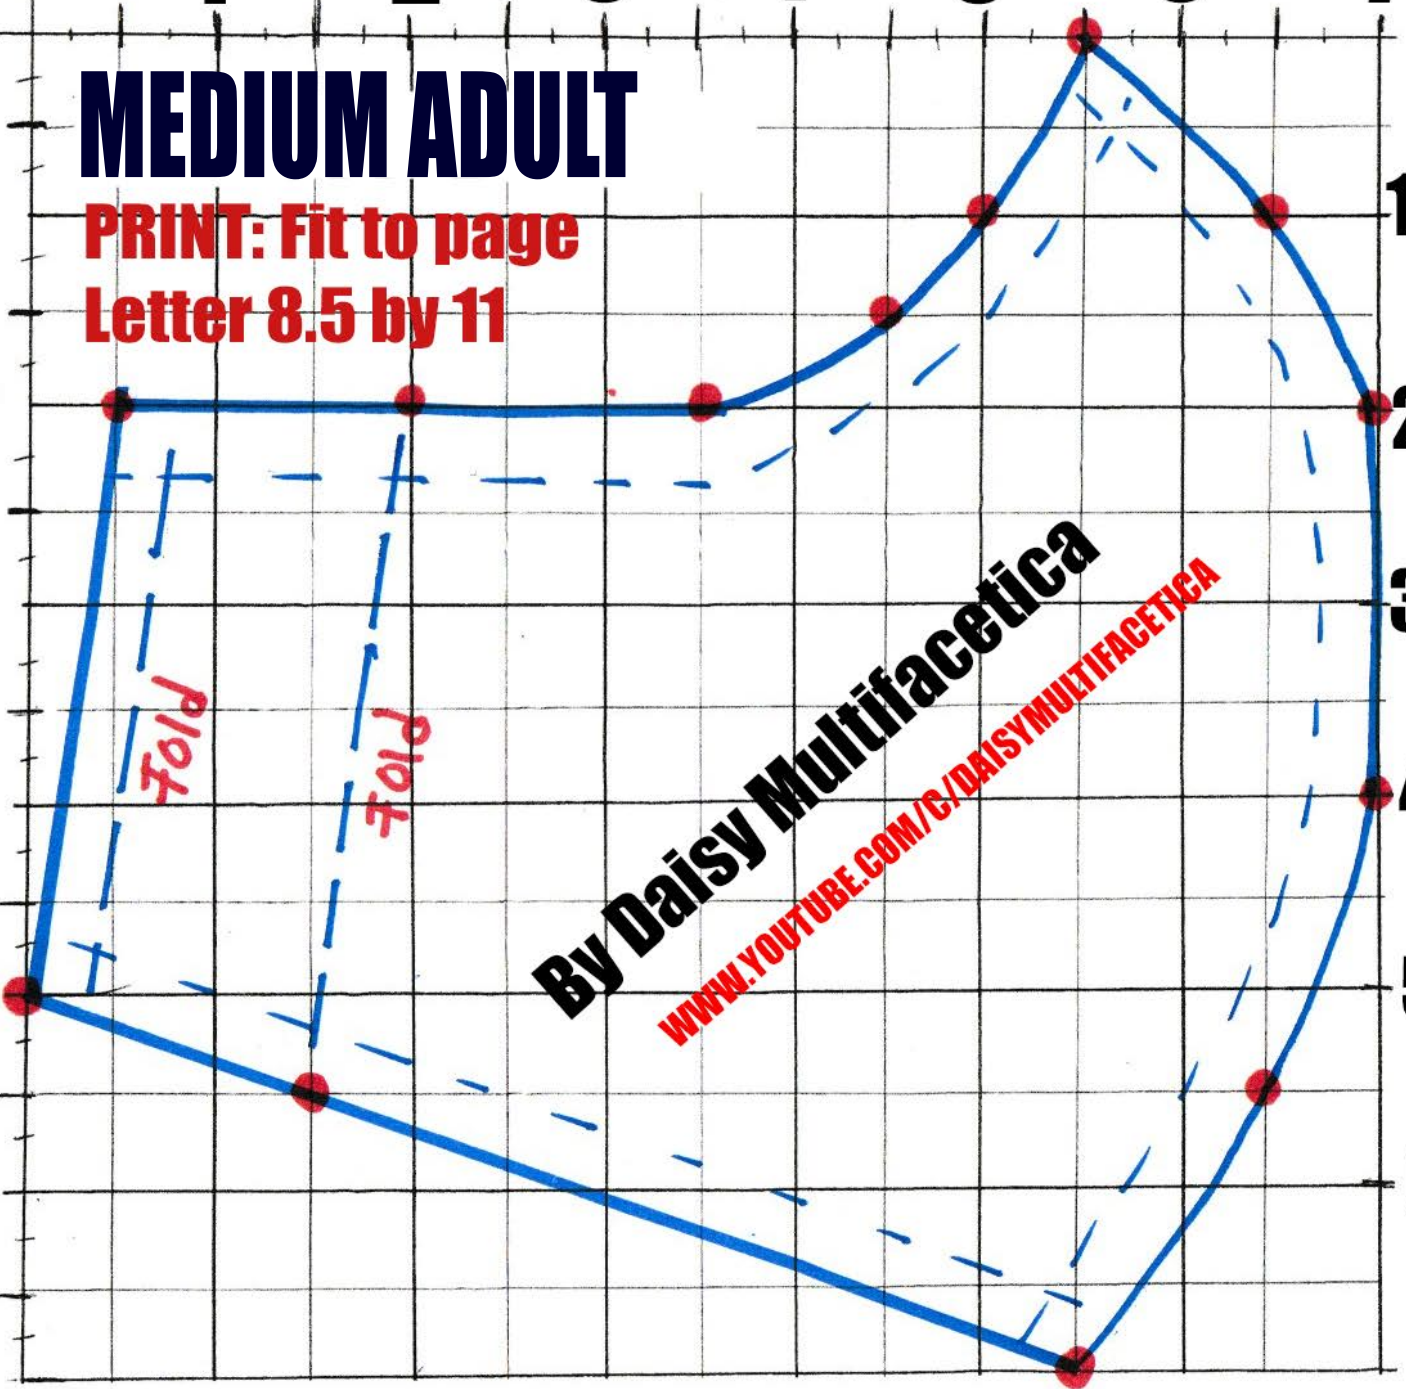

INCHES

1 2 3 4 5 6 7

MEDIUM ADULT

**PRINT: Fit to page
Letter 8.5 by 11**

**1
2
3
4
5
6
7**

FACE MASK PATTERN

This is a Medium Adult

To draw a kids size,
trace it 1/2 " inside this pattern

To draw a Large adult
Trace it 1/2 " outside this Pattern

To draw a XLarge adult
Trace it 1" outside this Pattern

**Find the
VIDEO TUTORIAL**

on my

YOUTUBE CHANNEL

**How to SEW this EASY
Fabric FACE MASK**

WWW.YOUTUBE.COM/C/DAISYMULTIFACETICA

NOTE:

Look for all MY
PATTENNS

[from XS to LARGE]